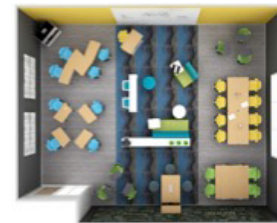

Group mode

A range of group sizes is easily supported with individual and team tasks.